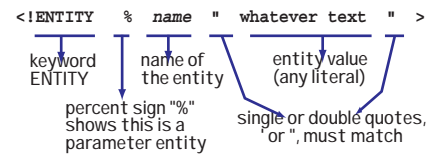

Parameter Entity Declarations

Internal Parameter Entity