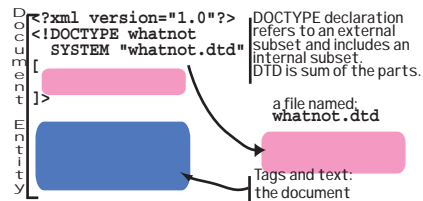

DOCTYPE Declaration

Internal Subset

External Subset

Internal and External Subsets

Conditional Section (DTD only)

```
<![IGNORE[ declarations ]]>
<![INCLUDE[ declarations ]]>
```

External-ID

```
OR SYSTEM "URI"
PUBLIC "Public ID" "URI"
```