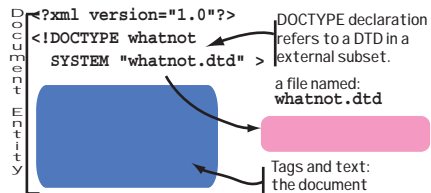

DOCTYPE Declaration

Internal Subset

External Subset

Internal and External Subsets

Conditional Section (DTD only)

```
<![IGNORE[ declarations ]]>
<![INCLUDE[ declarations ]]>
```

External-ID

```
OR SYSTEM "URI"
PUBLIC "Public ID" "URI"
```